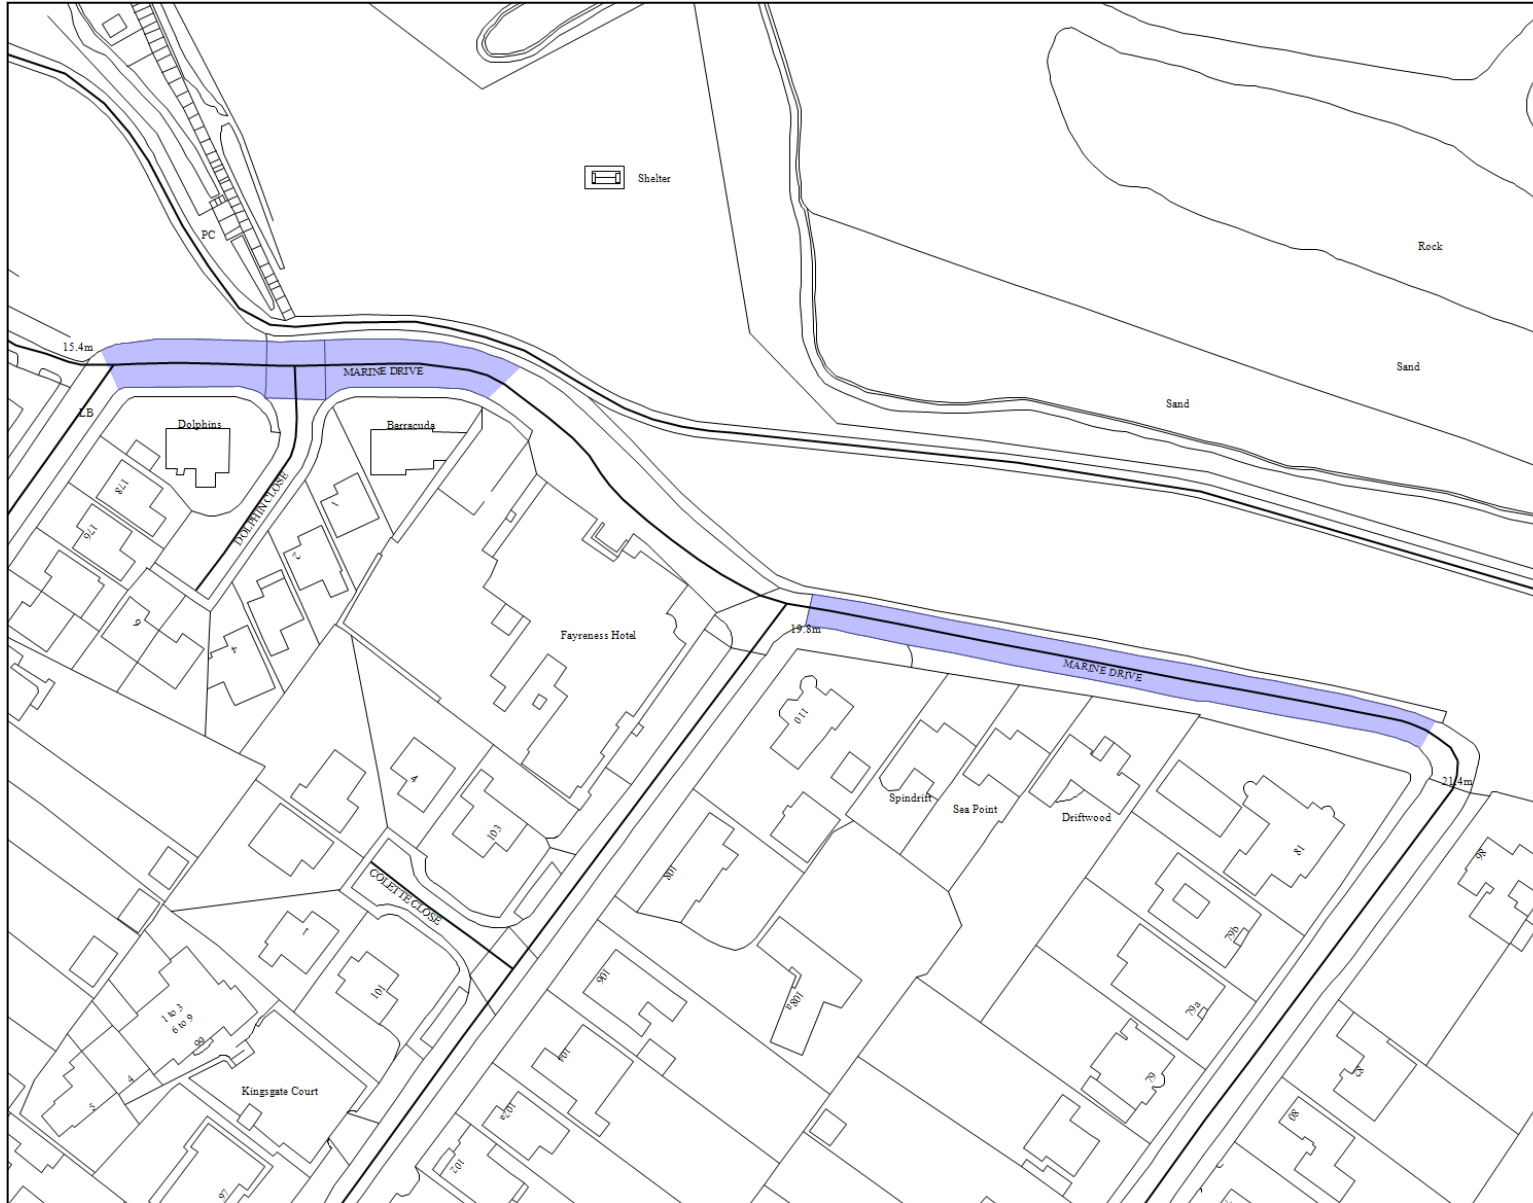

Marine Drive, Broadstairs

Proposed making good the road either side of Botany Bay Hotel Un adopted land and proposed Pay and Display both sides including outside the Botany Bay Hotel.

SLI 100018261